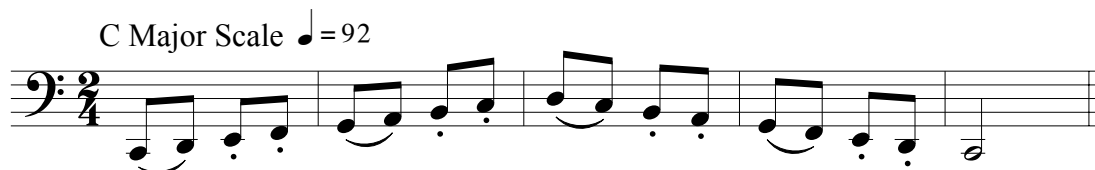

North Bay Honor Band Required Scales

Tuba/String Bass

C Major Scale ♩=92

Bb Major Scale ♩=92

Chromatic Scale ♩=92