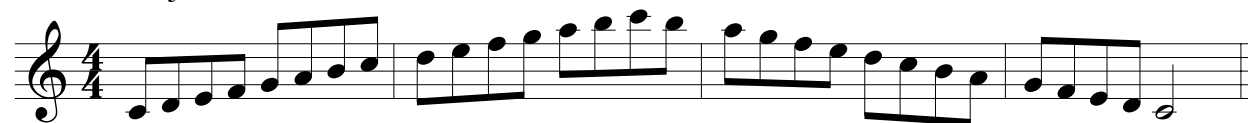

North Bay Honor Band Required Scales

Clarinet

D Major Scale ♩ = 92

C Major Scale ♩ = 92

Chromatic Scale ♩ = 92